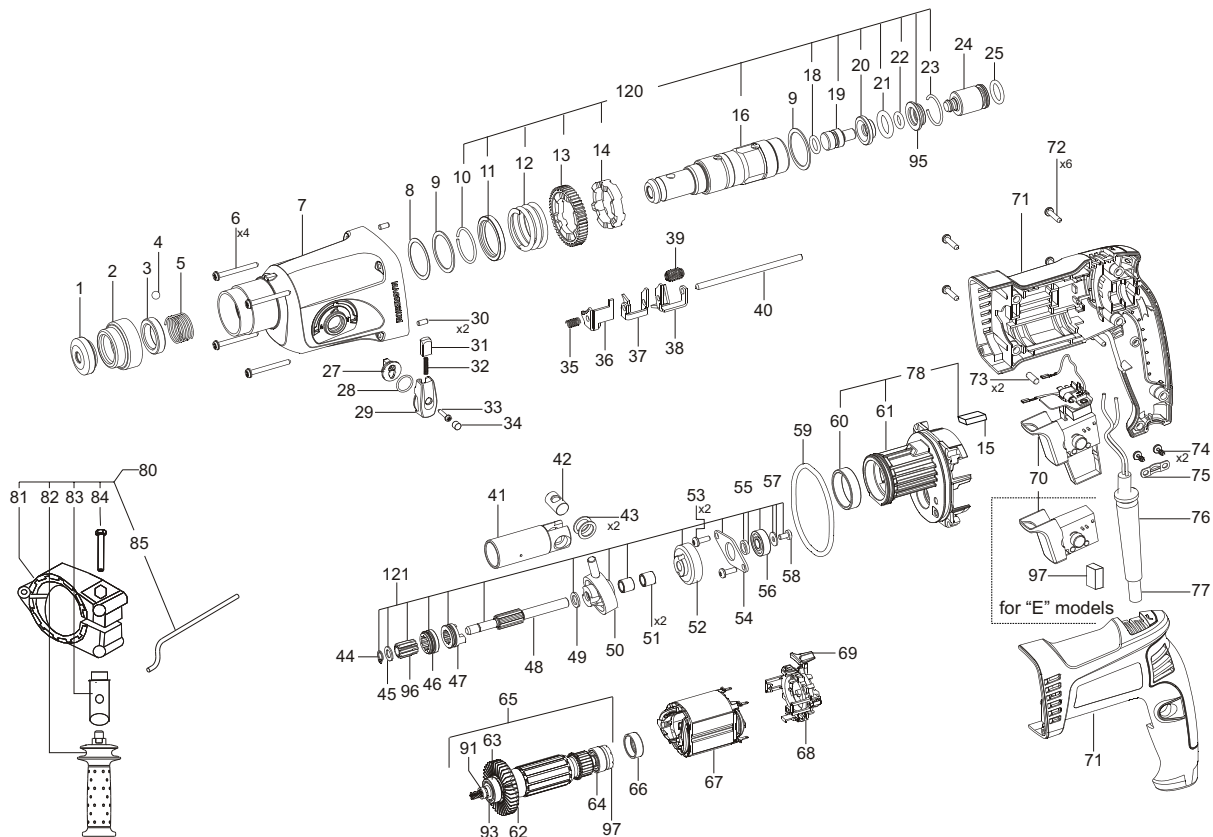

* - till 27.Apr.2014; ** - till 28.Nov.2013

141604

149144